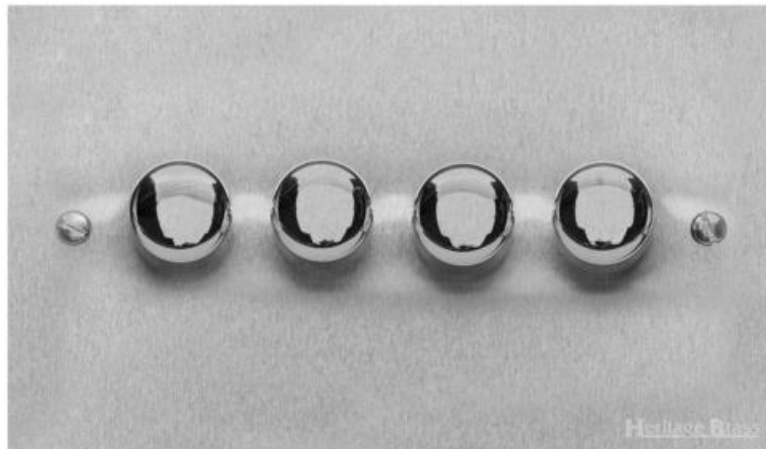

Heritage Brass

Victorian Elite Range - Satin Chrome

4 Gang TED Dimmer (Compatible with LED Lamps) - R03.874.TED

Range	Victorian Elite Range
Product	Victorian Elite Range Satin Chrome Switches & Sockets, R03
Insert Type	4 Gang TED Dimmer (Compatible with LED Lamps)
Plate Finish	Satin Chrome
Switch Colour	Satin Chrome
Body and Switch Trim	Trimless
Height	86 mm
Width	147 mm
Fixing Hole Centres	Box Fixing = 120.6 mm
Minimum Box Depth	35
Current	-
Voltage	230 V
Power	Max 120 W - 10 Lamps Trailing Edge
Terminal Capacity	4 mm ²
Earth Terminal Capacity	5 mm ²
Product Class 1	Face plate must be earthed
Ambient Operating Temperature	-5°C - 40°C
Recommended Location	Indoor use only
Standard	BS EN 55014, BS EN 60669-2-1