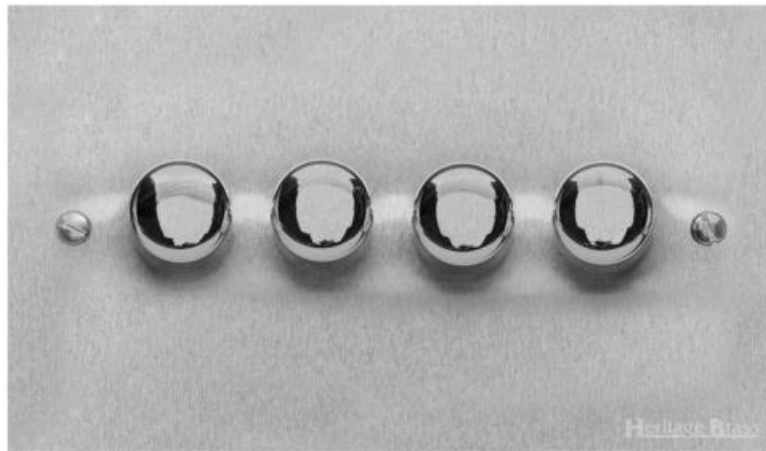

Heritage Brass

Victorian Elite Range - Satin Chrome 4G Multi Location Secondary Dimmer - R03.874.MLS

Range	Victorian Elite Range
Product	Victorian Elite Range Satin Chrome Switches & Sockets, R03
Insert Type	4G Multi Location Secondary Dimmer
Plate Finish	Satin Chrome
Switch Colour	Satin Chrome
Body and Switch Trim	Trimless
Height	86 mm
Width	147 mm
Fixing Hole Centres	Box Fixing = 120.6 mm
Minimum Box Depth	35
Current	-
Voltage	230 V
Power	Max 100 W - 10 Lamps
Terminal Capacity	4 mm ²
Earth Terminal Capacity	5 mm ²
Product Class 1	Face plate must be earthed
Ambient Operating Temperature	-5Â°C - 40Â°C
Recommended Location	Indoor use only
Standard	BSEN60669-2-1