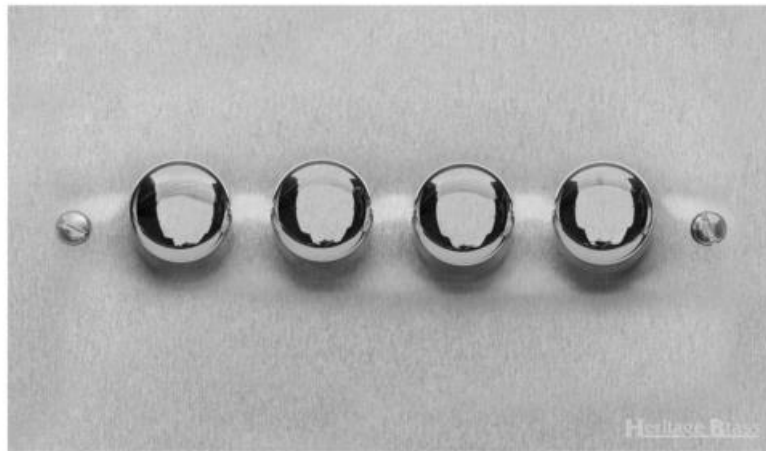

Heritage Brass

Victorian Elite Range - Satin Chrome 4G Multi Location Primary Dimmer - R03.874.MLP

Range	Victorian Elite Range
Product	Victorian Elite Range Satin Chrome Switches & Sockets, R03
Insert Type	4G Multi Location Primary Dimmer
Plate Finish	Satin Chrome
Switch Colour	Satin Chrome
Body and Switch Trim	Trimless
Height	86 mm
Width	147 mm
Fixing Hole Centres	Box Fixing = 120.6 mm
Minimum Box Depth	35
Current	-
Voltage	230 V
Power	Max 100 W - 10 Lamps
Terminal Capacity	4 mm ²
Earth Terminal Capacity	5 mm ²
Product Class 1	Face plate must be earthed
Ambient Operating Temperature	-5Â°C - 40Â°C
Recommended Location	Indoor use only
Standard	BSEN60669-2-1