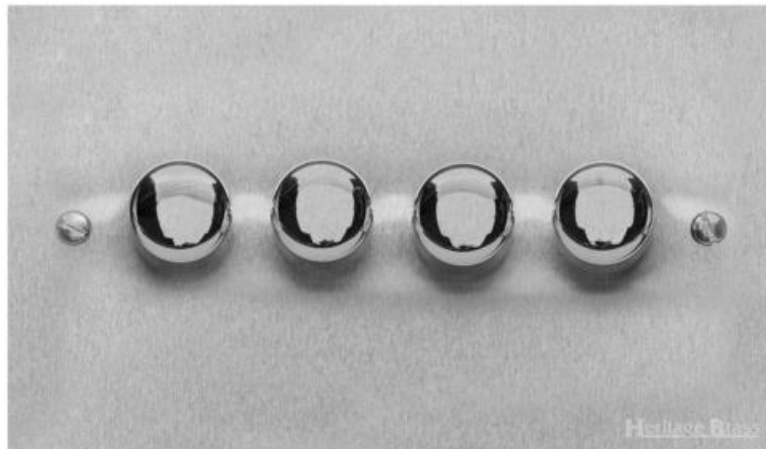

Heritage Brass

Victorian Elite Range - Satin Chrome

4 Gang Dimmer 400 watts(Compatible with halogen/ incandescent bulbs) - R03.874.400

Range	Victorian Elite Range
Product	Victorian Elite Range Satin Chrome Switches & Sockets, R03
Insert Type	4 Gang Dimmer 400 watts(Compatible with halogen/ incandescent bulbs)
Plate Finish	Satin Chrome
Switch Colour	Satin Chrome
Body and Switch Trim	Trimless
Height	86 mm
Width	147 mm
Fixing Hole Centres	Box Fixing = 120.6 mm
Minimum Box Depth	35
Current	-
Voltage	230 V
Power	60 W - 400 W Leading Edge
Terminal Capacity	4 mm ²
Earth Terminal Capacity	5 mm ²
Product Class 1	Face plate must be earthed
Ambient Operating Temperature	-5°C - 40°C
Recommended Location	Indoor use only
Standard	BS EN 55014, BS EN 60669-2-1