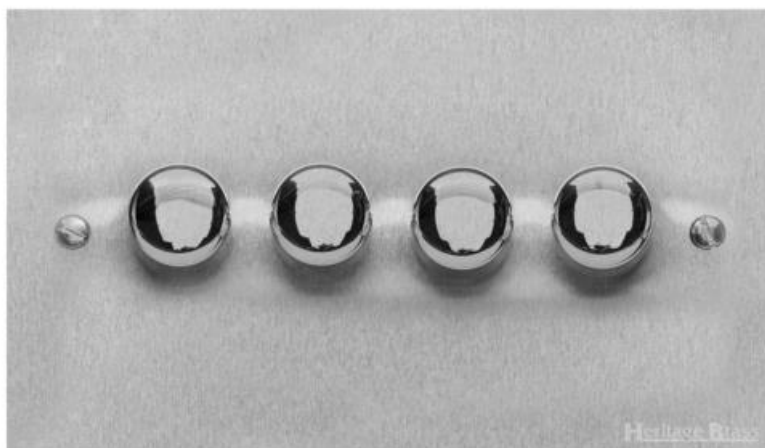

Heritage Brass

Victorian Elite Range - Satin Chrome

4 Gang Dimmer 250 watts (Compatible with halogen/ incandescent bulbs) - R03.874.250

Range	Victorian Elite Range
Product	Victorian Elite Range Satin Chrome Switches & Sockets, R03
Insert Type	4 Gang Dimmer 250 watts (Compatible with halogen/ incandescent bulbs)
Plate Finish	Satin Chrome
Switch Colour	Satin Chrome
Body and Switch Trim	Trimless
Height	86 mm
Width	147 mm
Fixing Hole Centres	Box Fixing = 120.6 mm
Minimum Box Depth	35
Current	-
Voltage	230 V
Power	40 W - 250 W Leading Edge
Terminal Capacity	4 mm ²
Earth Terminal Capacity	5 mm ²
Product Class 1	Face plate must be earthed
Ambient Operating Temperature	-5°C - 40°C
Recommended Location	Indoor use only
Standard	BS EN 55014, BS EN 60669-2-1