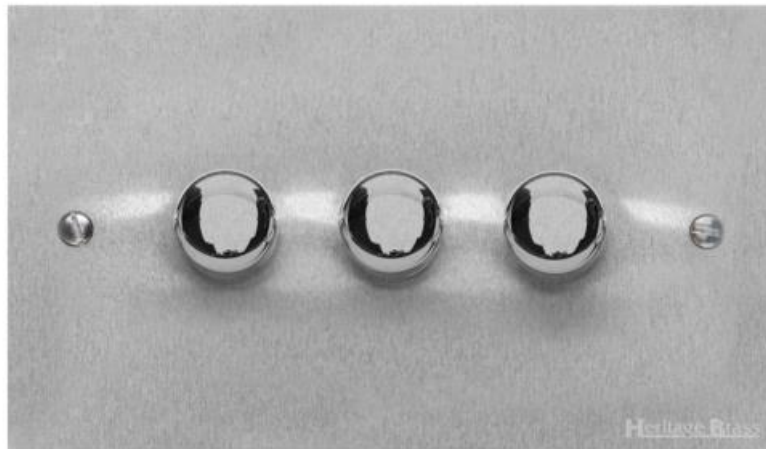

Heritage Brass

Victorian Elite Range - Satin Chrome

3 Gang TED Dimmer (Compatible with LED Lamps) - R03.873.TED

Range	Victorian Elite Range
Product	Victorian Elite Range Satin Chrome Switches & Sockets, R03
Insert Type	3 Gang TED Dimmer (Compatible with LED Lamps)
Plate Finish	Satin Chrome
Switch Colour	Satin Chrome
Body and Switch Trim	Trimless
Height	86 mm
Width	147 mm
Fixing Hole Centres	Box Fixing = 120.6 mm
Minimum Box Depth	35
Current	-
Voltage	230 V
Power	Max 120 W - 10 Lamps Trailing Edge
Terminal Capacity	4 mm ²
Earth Terminal Capacity	5 mm ²
Product Class 1	Face plate must be earthed
Ambient Operating Temperature	-5°C - 40°C
Recommended Location	Indoor use only
Standard	BS EN 55014, BS EN 60669-2-1