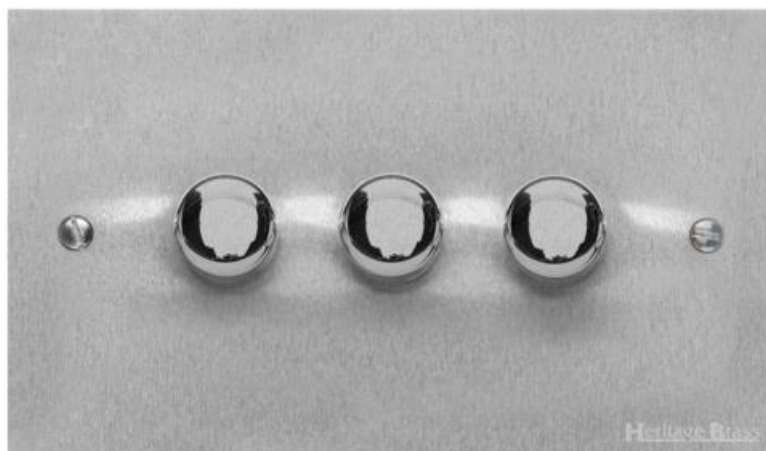

Heritage Brass

Victorian Elite Range - Satin Chrome 3G Multi Location Secondary Dimmer - R03.873.MLS

Range	Victorian Elite Range
Product	Victorian Elite Range Satin Chrome Switches & Sockets, R03
Insert Type	3G Multi Location Secondary Dimmer
Plate Finish	Satin Chrome
Switch Colour	Satin Chrome
Body and Switch Trim	Trimless
Height	86 mm
Width	147 mm
Fixing Hole Centres	Box Fixing = 120.6 mm
Minimum Box Depth	35
Current	-
Voltage	230 V
Power	Max 100 W - 10 Lamps
Terminal Capacity	4 mm ²
Earth Terminal Capacity	5 mm ²
Product Class 1	Face plate must be earthed
Ambient Operating Temperature	-5Â°C - 40Â°C
Recommended Location	Indoor use only
Standard	BSEN60669-2-1