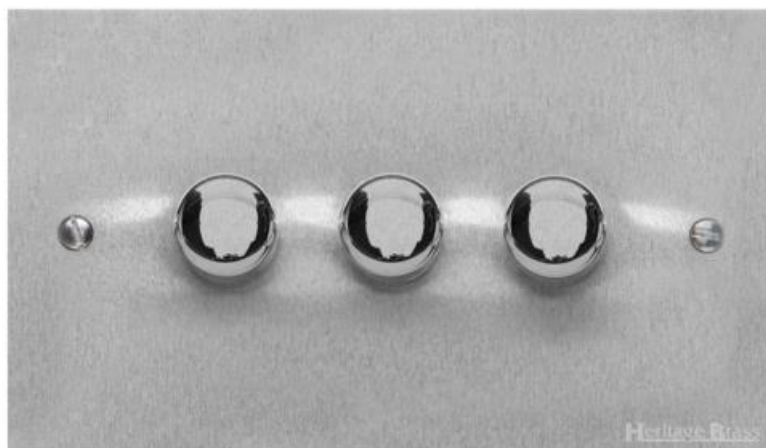

Heritage Brass

Victorian Elite Range - Satin Chrome 3G Multi Location Primary Dimmer - R03.873.MLP

Range	Victorian Elite Range
Product	Victorian Elite Range Satin Chrome Switches & Sockets, R03
Insert Type	3G Multi Location Primary Dimmer
Plate Finish	Satin Chrome
Switch Colour	Satin Chrome
Body and Switch Trim	Trimless
Height	86 mm
Width	147 mm
Fixing Hole Centres	Box Fixing = 120.6 mm
Minimum Box Depth	35
Current	-
Voltage	230 V
Power	Max 100 W - 10 Lamps
Terminal Capacity	4 mm ²
Earth Terminal Capacity	5 mm ²
Product Class 1	Face plate must be earthed
Ambient Operating Temperature	-5Â°C - 40Â°C
Recommended Location	Indoor use only
Standard	BSEN60669-2-1