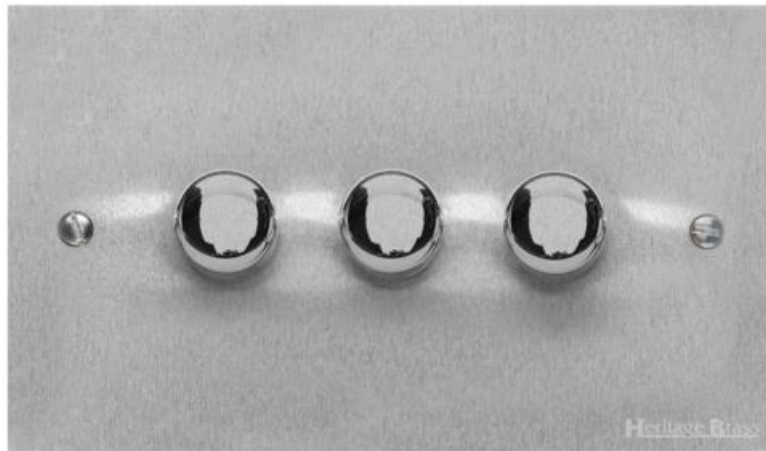

Heritage Brass

Victorian Elite Range - Satin Chrome

3 Gang Dimmer 400 watts (Compatible with halogen/ incandescent bulbs) - R03.873.400

Range	Victorian Elite Range
Product	Victorian Elite Range Satin Chrome Switches & Sockets, R03
Insert Type	3 Gang Dimmer 400 watts (Compatible with halogen/ incandescent bulbs)
Plate Finish	Satin Chrome
Switch Colour	Satin Chrome
Body and Switch Trim	Trimless
Height	86 mm
Width	147 mm
Fixing Hole Centres	Box Fixing = 120.6 mm
Minimum Box Depth	35
Current	-
Voltage	230 V
Power	60 W - 400 W Leading Edge
Terminal Capacity	4 mm ²
Earth Terminal Capacity	5 mm ²
Product Class 1	Face plate must be earthed
Ambient Operating Temperature	-5°C - 40°C
Recommended Location	Indoor use only
Standard	BS EN 55014, BS EN 60669-2-1