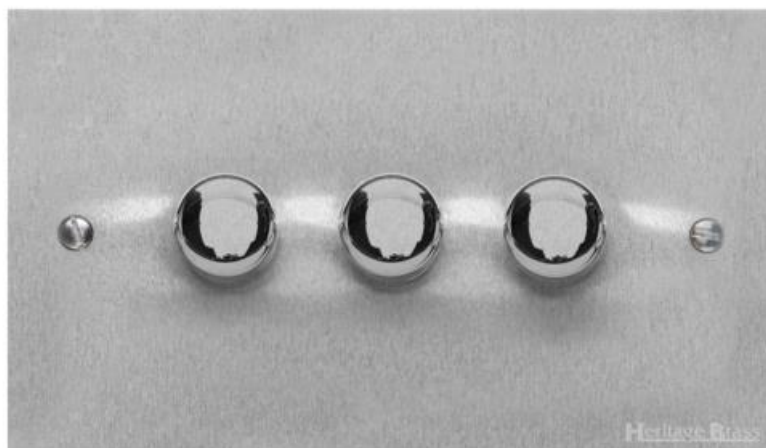

Heritage Brass

Victorian Elite Range - Satin Chrome

3 Gang Dimmer 250 watts (Compatible with halogen/ incandescent bulbs) - R03.873.250

Range	Victorian Elite Range
Product	Victorian Elite Range Satin Chrome Switches & Sockets, R03
Insert Type	3 Gang Dimmer 250 watts (Compatible with halogen/ incandescent bulbs)
Plate Finish	Satin Chrome
Switch Colour	Satin Chrome
Body and Switch Trim	Trimless
Height	86 mm
Width	147 mm
Fixing Hole Centres	Box Fixing = 120.6 mm
Minimum Box Depth	35
Current	-
Voltage	230 V
Power	40 W - 250 W Leading Edge
Terminal Capacity	4 mm ²
Earth Terminal Capacity	5 mm ²
Product Class 1	Face plate must be earthed
Ambient Operating Temperature	-5°C - 40°C
Recommended Location	Indoor use only
Standard	BS EN 55014, BS EN 60669-2-1