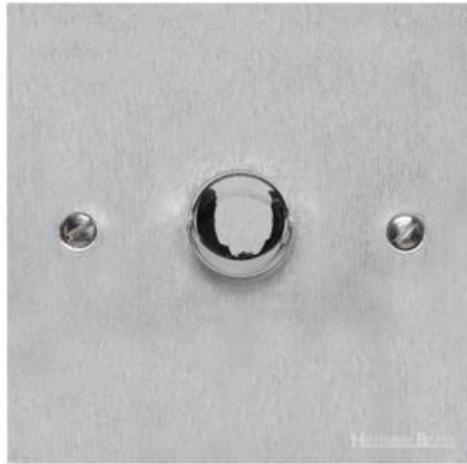

Heritage Brass

Victorian Elite Range - Satin Chrome 1G Multi Location Secondary Dimmer - R03.871.MLS

Range	Victorian Elite Range
Product	Victorian Elite Range Satin Chrome Switches & Sockets, R03
Insert Type	1G Multi Location Secondary Dimmer
Plate Finish	Satin Chrome
Switch Colour	Satin Chrome
Body and Switch Trim	Trimless
Height	86 mm
Width	86 mm
Fixing Hole Centres	Box Fixing = 60.3 mm
Minimum Box Depth	35
Current	-
Voltage	230 V
Power	Max 100 W - 10 Lamps
Terminal Capacity	4 mm ²
Earth Terminal Capacity	5 mm ²
Product Class 1	Face plate must be earthed
Ambient Operating Temperature	-5Å°C - 40Å°C
Recommended Location	Indoor use only
Standard	BSEN60669-2-1