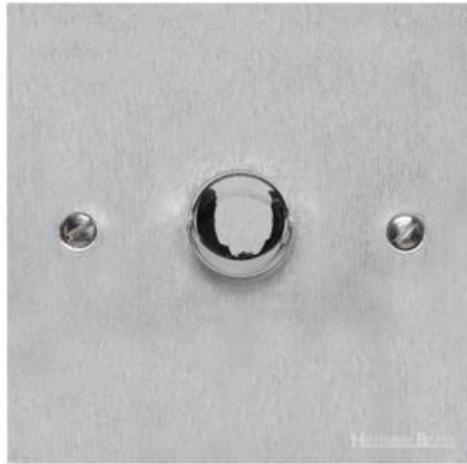

Heritage Brass

Victorian Elite Range - Satin Chrome 1G Multi Location Primary Dimmer - R03.871.MLP

Range	Victorian Elite Range
Product	Victorian Elite Range Satin Chrome Switches & Sockets, R03
Insert Type	1G Multi Location Primary Dimmer
Plate Finish	Satin Chrome
Switch Colour	Satin Chrome
Body and Switch Trim	Trimless
Height	86 mm
Width	86 mm
Fixing Hole Centres	Box Fixing = 60.3 mm
Minimum Box Depth	35
Current	-
Voltage	230 V
Power	Max 100 W - 10 Lamps
Terminal Capacity	4 mm ²
Earth Terminal Capacity	5 mm ²
Product Class 1	Face plate must be earthed
Ambient Operating Temperature	-5Â°C - 40Â°C
Recommended Location	Indoor use only
Standard	BSEN60669-2-1