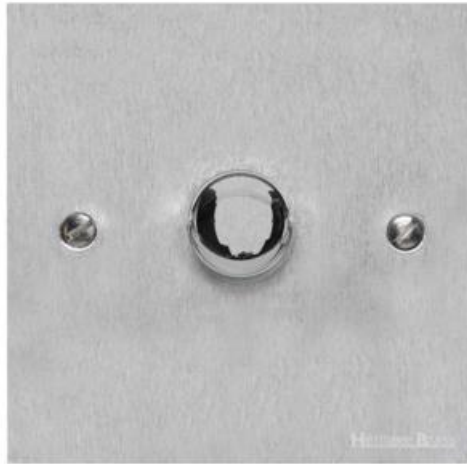

Heritage Brass

Victorian Elite Range - Satin Chrome

1 Gang Dimmer 400 watts (Compatible with halogen/ incandescent bulbs) - R03.871.400

Range	Victorian Elite Range
Product	Victorian Elite Range Satin Chrome Switches & Sockets, R03
Insert Type	1 Gang Dimmer 400 watts (Compatible with halogen/ incandescent bulbs)
Plate Finish	Satin Chrome
Switch Colour	Satin Chrome
Body and Switch Trim	Trimless
Height	86 mm
Width	86 mm
Fixing Hole Centres	Box Fixing = 60.3 mm
Minimum Box Depth	25
Current	-
Voltage	230 V
Power	60 W - 400 W Leading Edge
Terminal Capacity	4 mm ²
Earth Terminal Capacity	5 mm ²
Product Class 1	Face plate must be earthed
Ambient Operating Temperature	-5°C - 40°C
Recommended Location	Indoor use only
Standard	BS EN 55014, BS EN 60669-2-1