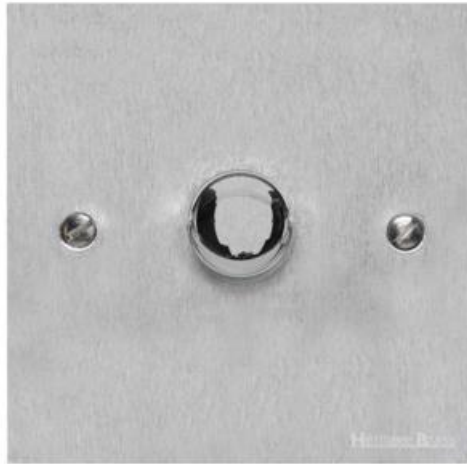

## Victorian Elite Range - Satin Chrome

1 Gang Dimmer 250 watts (Compatible with halogen/ incandescent bulbs) - R03.871.250

<b>Range</b>	Victorian Elite Range
<b>Product</b>	Victorian Elite Range Satin Chrome Switches & Sockets, R03
<b>Insert Type</b>	1 Gang Dimmer 250 watts (Compatible with halogen/ incandescent bulbs)
<b>Plate Finish</b>	Satin Chrome
<b>Switch Colour</b>	Satin Chrome
<b>Body and Switch Trim</b>	Trimless
<b>Height</b>	86 mm
<b>Width</b>	86 mm
<b>Fixing Hole Centres</b>	Box Fixing = 60.3 mm
<b>Minimum Box Depth</b>	25
<b>Current</b>	-
<b>Voltage</b>	230 V
<b>Power</b>	40 W - 250 W Leading Edge
<b>Terminal Capacity</b>	4 mm <sup>2</sup>
<b>Earth Terminal Capacity</b>	5 mm <sup>2</sup>
<b>Product Class 1</b>	Face plate must be earthed
<b>Ambient Operating Temperature</b>	-5°C - 40°C
<b>Recommended Location</b>	Indoor use only
<b>Standard</b>	BS EN 55014, BS EN 60669-2-1