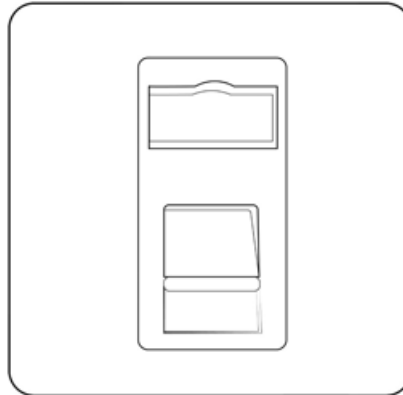

## Victorian Elite Range - Satin Chrome

1 Gang RJ45 - R03.868.W-RJ45

<b>Range</b>	Victorian Elite Range
<b>Product</b>	Victorian Elite Range Satin Chrome Switches & Sockets, R03
<b>Insert Type</b>	1 Gang RJ45
<b>Plate Finish</b>	Satin Chrome
<b>Switch Colour</b>	-
<b>Body and Switch Trim</b>	White
<b>Height</b>	86 mm
<b>Width</b>	86 mm
<b>Fixing Hole Centres</b>	Box Fixing = 60.3 mm
<b>Minimum Box Depth</b>	25
<b>Current</b>	-
<b>Voltage</b>	230 V
<b>Power</b>	-
<b>Terminal Capacity</b>	4 mm <sup>2</sup>
<b>Earth Terminal Capacity</b>	5 mm <sup>2</sup>
<b>Product Class 1</b>	Face plate must be earthed
<b>Ambient Operating Temperature</b>	-5°C - 40°C
<b>Recommended Location</b>	Indoor use only
<b>Standard</b>	BS 3041