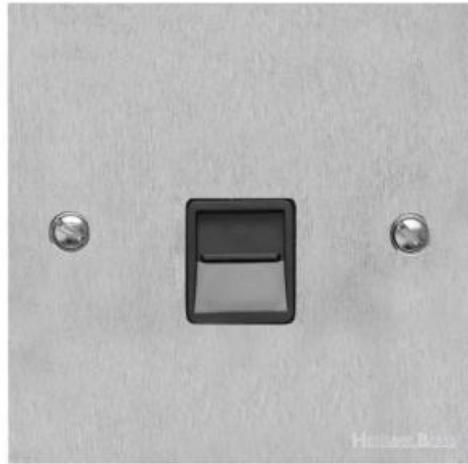

## Victorian Elite Range - Satin Chrome

### 1 Gang Master Line Socket - R03.867.BK-M

<b>Range</b>	Victorian Elite Range
<b>Product</b>	Victorian Elite Range Satin Chrome Switches & Sockets, R03
<b>Insert Type</b>	1 Gang Master Line Socket
<b>Plate Finish</b>	Satin Chrome
<b>Switch Colour</b>	-
<b>Body and Switch Trim</b>	Black
<b>Height</b>	86 mm
<b>Width</b>	86 mm
<b>Fixing Hole Centres</b>	Box Fixing = 60.3 mm
<b>Minimum Box Depth</b>	25
<b>Current</b>	-
<b>Voltage</b>	230 V
<b>Power</b>	-
<b>Terminal Capacity</b>	4 mm <sup>2</sup>
<b>Earth Terminal Capacity</b>	5 mm <sup>2</sup>
<b>Product Class 1</b>	Face plate must be earthed
<b>Ambient Operating Temperature</b>	-5°C - 40°C
<b>Recommended Location</b>	Indoor use only
<b>Standard</b>	BS 3041