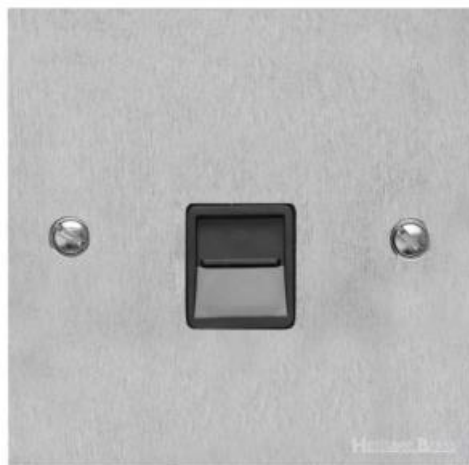

## Victorian Elite Range - Satin Chrome

### 1 Gang Secondary Line Socket - R03.866.BK-S

<b>Range</b>	Victorian Elite Range
<b>Product</b>	Victorian Elite Range Satin Chrome Switches & Sockets, R03
<b>Insert Type</b>	1 Gang Secondary Line Socket
<b>Plate Finish</b>	Satin Chrome
<b>Switch Colour</b>	-
<b>Body and Switch Trim</b>	Black
<b>Height</b>	86 mm
<b>Width</b>	86 mm
<b>Fixing Hole Centres</b>	Box Fixing = 60.3 mm
<b>Minimum Box Depth</b>	25
<b>Current</b>	-
<b>Voltage</b>	230 V
<b>Power</b>	-
<b>Terminal Capacity</b>	4 mm <sup>2</sup>
<b>Earth Terminal Capacity</b>	5 mm <sup>2</sup>
<b>Product Class 1</b>	Face plate must be earthed
<b>Ambient Operating Temperature</b>	-5°C - 40°C
<b>Recommended Location</b>	Indoor use only
<b>Standard</b>	BS 3041