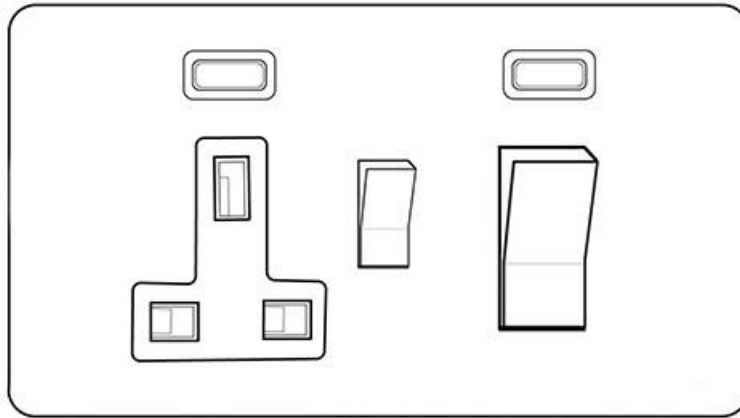

Heritage Brass

Victorian Elite Range - Satin Chrome

45A Cooker Unit + 13A Socket - R03.862.W

Range	Victorian Elite Range
Product	Victorian Elite Range Satin Chrome Switches & Sockets, R03
Insert Type	45A Cooker Unit + 13A Socket
Plate Finish	Satin Chrome
Switch Colour	White
Body and Switch Trim	White
Height	86 mm
Width	147 mm
Fixing Hole Centres	Box Fixing = 120.6 mm
Minimum Box Depth	48
Current	45 Amp
Voltage	230 V
Power	-
Terminal Capacity	4 mm ²
Earth Terminal Capacity	5 mm ²
Product Class 1	Face plate must be earthed
Ambient Operating Temperature	-5°C - 40°C
Recommended Location	Indoor use only
Standard	BS 4177, BS 1363