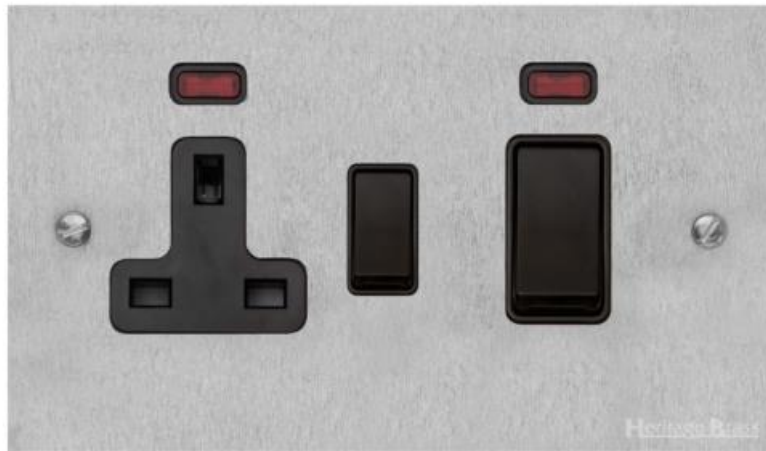

Heritage Brass

Victorian Elite Range - Satin Chrome

45A Cooker Unit + 13A Socket - R03.862.BK

Range	Victorian Elite Range
Product	Victorian Elite Range Satin Chrome Switches & Sockets, R03
Insert Type	45A Cooker Unit + 13A Socket
Plate Finish	Satin Chrome
Switch Colour	Black
Body and Switch Trim	Black
Height	86 mm
Width	147 mm
Fixing Hole Centres	Box Fixing = 120.6 mm
Minimum Box Depth	48
Current	45 Amp
Voltage	230 V
Power	-
Terminal Capacity	4 mm ²
Earth Terminal Capacity	5 mm ²
Product Class 1	Face plate must be earthed
Ambient Operating Temperature	-5°C - 40°C
Recommended Location	Indoor use only
Standard	BS 4177, BS 1363