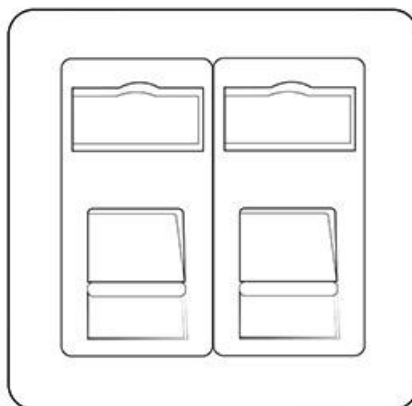

Heritage Brass

Victorian Elite Range - Satin Chrome 2 Gang Secondary Line Socket - R03.856.W-S

| | |
|--------------------------------------|--|
| Range | Victorian Elite Range |
| Product | Victorian Elite Range Satin Chrome Switches & Sockets, R03 |
| Insert Type | 2 Gang Secondary Line Socket |
| Plate Finish | Satin Chrome |
| Switch Colour | - |
| Body and Switch Trim | White |
| Height | 86 mm |
| Width | 86 mm |
| Fixing Hole Centres | Box Fixing = 60.3 mm |
| Minimum Box Depth | 25 |
| Current | - |
| Voltage | 230 V |
| Power | - |
| Terminal Capacity | 4 mm ² |
| Earth Terminal Capacity | 5 mm ² |
| Product Class 1 | Face plate must be earthed |
| Ambient Operating Temperature | -5°C - 40°C |
| Recommended Location | Indoor use only |
| Standard | BS 3041 |