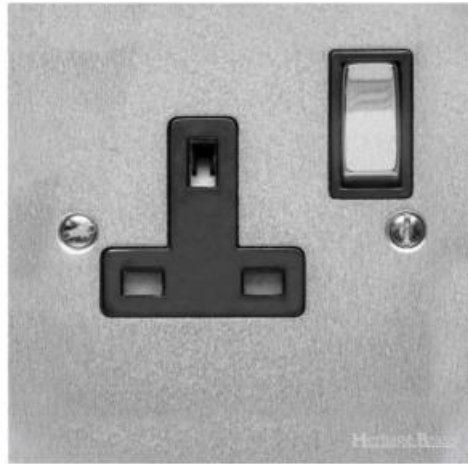

Heritage Brass

Victorian Elite Range - Satin Chrome

Single Socket (13 Amp) - R03.840.SCBK

Range	Victorian Elite Range
Product	Victorian Elite Range Satin Chrome Switches & Sockets, R03
Insert Type	Single Socket (13 Amp)
Plate Finish	Satin Chrome
Switch Colour	Satin Chrome
Body and Switch Trim	Black
Height	86 mm
Width	86 mm
Fixing Hole Centres	Box Fixing = 60.3 mm
Minimum Box Depth	25
Current	13 Amp
Voltage	230 V
Power	-
Terminal Capacity	4 mm ²
Earth Terminal Capacity	5 mm ²
Product Class 1	Face plate must be earthed
Ambient Operating Temperature	-5°C - 40°C
Recommended Location	Indoor use only
Standard	BS 1363