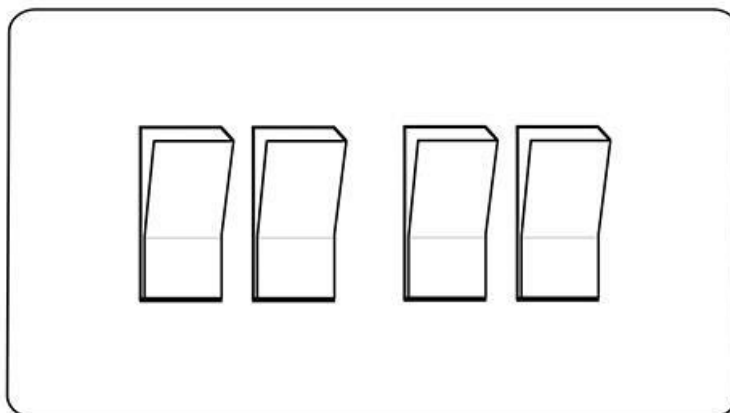

Heritage Brass

Victorian Elite Range - Satin Chrome

4 Gang 2-Way Rocker Switch - R03.830.SCW

Range	Victorian Elite Range
Product	Victorian Elite Range Satin Chrome Switches & Sockets, R03
Insert Type	4 Gang 2-Way Rocker Switch
Plate Finish	Satin Chrome
Switch Colour	Satin Chrome
Body and Switch Trim	White
Height	86 mm
Width	147 mm
Fixing Hole Centres	Box Fixing = 120.6 mm
Minimum Box Depth	17
Current	10 Amp
Voltage	230 V
Power	-
Terminal Capacity	4 mm ²
Earth Terminal Capacity	5 mm ²
Product Class 1	Face plate must be earthed
Ambient Operating Temperature	-5°C - 40°C
Recommended Location	Indoor use only
Standard	BS EN 60669-1