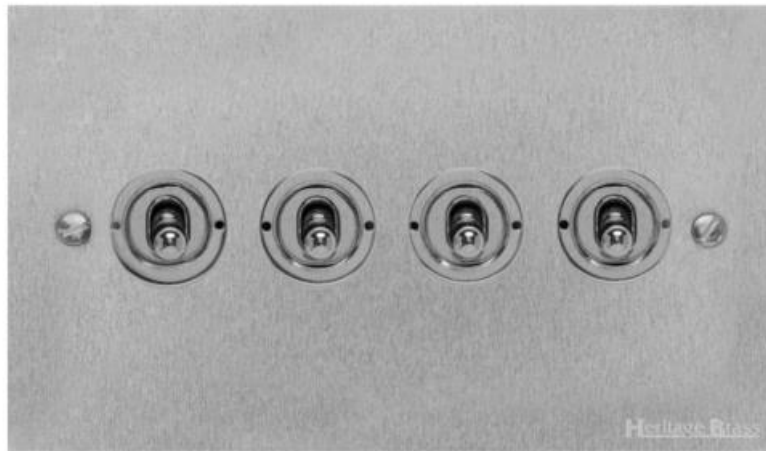

Heritage Brass

Victorian Elite Range - Satin Chrome 4 Gang 2-Way Classic Toggle Switch - R03.1430.SC

Range	Victorian Elite Range
Product	Victorian Elite Range Satin Chrome Switches & Sockets, R03
Insert Type	4 Gang 2-Way Classic Toggle Switch
Plate Finish	Satin Chrome
Switch Colour	Satin Chrome
Body and Switch Trim	Trimless
Height	86 mm
Width	147 mm
Fixing Hole Centres	Box Fixing = 120.6 mm
Minimum Box Depth	35
Current	20 Amp
Voltage	230 V
Power	-
Terminal Capacity	4 mm ²
Earth Terminal Capacity	5 mm ²
Product Class 1	Face plate must be earthed
Ambient Operating Temperature	-5°C - 40°C
Recommended Location	Indoor use only
Standard	BS EN 60669-1