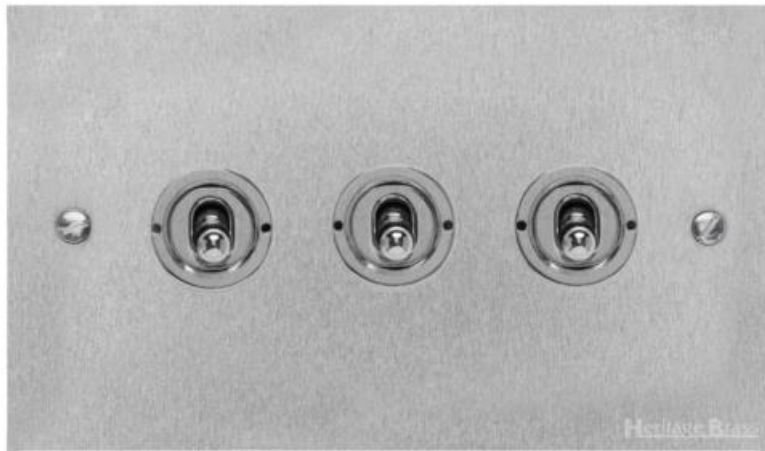

Heritage Brass

Victorian Elite Range - Satin Chrome 3 Gang 2-Way Classic Toggle Switch - R03.1420.SC

Range	Victorian Elite Range
Product	Victorian Elite Range Satin Chrome Switches & Sockets, R03
Insert Type	3 Gang 2-Way Classic Toggle Switch
Plate Finish	Satin Chrome
Switch Colour	Satin Chrome
Body and Switch Trim	Trimless
Height	86 mm
Width	147 mm
Fixing Hole Centres	Box Fixing = 120.6 mm
Minimum Box Depth	35
Current	20 Amp
Voltage	230 V
Power	-
Terminal Capacity	4 mm ²
Earth Terminal Capacity	5 mm ²
Product Class 1	Face plate must be earthed
Ambient Operating Temperature	-5°C - 40°C
Recommended Location	Indoor use only
Standard	BS EN 60669-1