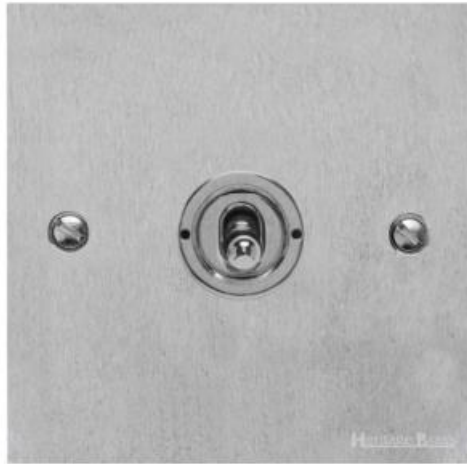

Heritage Brass

Victorian Elite Range - Satin Chrome

1 Gang 2-Way Classic Toggle Switch - R03.1400.SC

Range	Victorian Elite Range
Product	Victorian Elite Range Satin Chrome Switches & Sockets, R03
Insert Type	1 Gang 2-Way Classic Toggle Switch
Plate Finish	Satin Chrome
Switch Colour	Satin Chrome
Body and Switch Trim	Trimless
Height	86 mm
Width	86 mm
Fixing Hole Centres	Box Fixing = 60.3 mm
Minimum Box Depth	35
Current	20 Amp
Voltage	230 V
Power	-
Terminal Capacity	4 mm ²
Earth Terminal Capacity	5 mm ²
Product Class 1	Face plate must be earthed
Ambient Operating Temperature	-5°C - 40°C
Recommended Location	Indoor use only
Standard	BS EN 60669-1