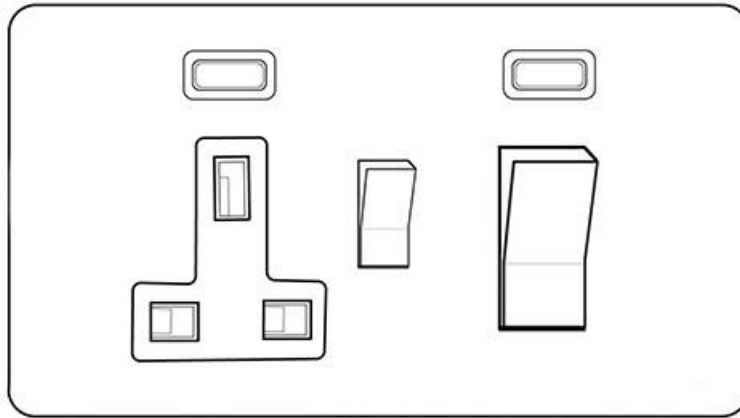

Heritage Brass

Victorian Elite Range - Polished Chrome

45A Cooker Unit + 13A Socket - R02.862.BK

Range	Victorian Elite Range
Product	Victorian Elite Range Polished Chrome Switches & Sockets, R02
Insert Type	45A Cooker Unit + 13A Socket
Plate Finish	Polished Chrome
Switch Colour	Black
Body and Switch Trim	Black
Height	86 mm
Width	147 mm
Fixing Hole Centres	Box Fixing = 120.6 mm
Minimum Box Depth	48
Current	45 Amp
Voltage	230 V
Power	-
Terminal Capacity	4 mm ²
Earth Terminal Capacity	5 mm ²
Product Class 1	Face plate must be earthed
Ambient Operating Temperature	-5°C - 40°C
Recommended Location	Indoor use only
Standard	BS 4177, BS 1363