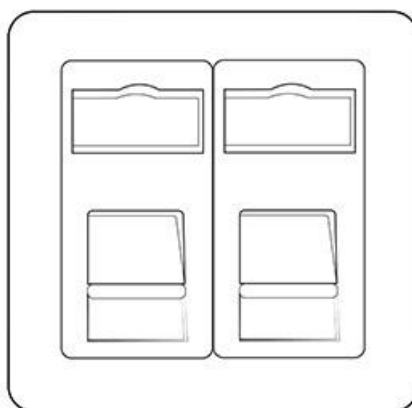

Heritage Brass

Victorian Elite Range - Polished Chrome

2 Gang Secondary Line Socket - R02.856.BK-S

Range	Victorian Elite Range
Product	Victorian Elite Range Polished Chrome Switches & Sockets, R02
Insert Type	2 Gang Secondary Line Socket
Plate Finish	Polished Chrome
Switch Colour	-
Body and Switch Trim	Black
Height	86 mm
Width	86 mm
Fixing Hole Centres	Box Fixing = 60.3 mm
Minimum Box Depth	25
Current	-
Voltage	230 V
Power	-
Terminal Capacity	4 mm ²
Earth Terminal Capacity	5 mm ²
Product Class 1	Face plate must be earthed
Ambient Operating Temperature	-5°C - 40°C
Recommended Location	Indoor use only
Standard	BS 3041