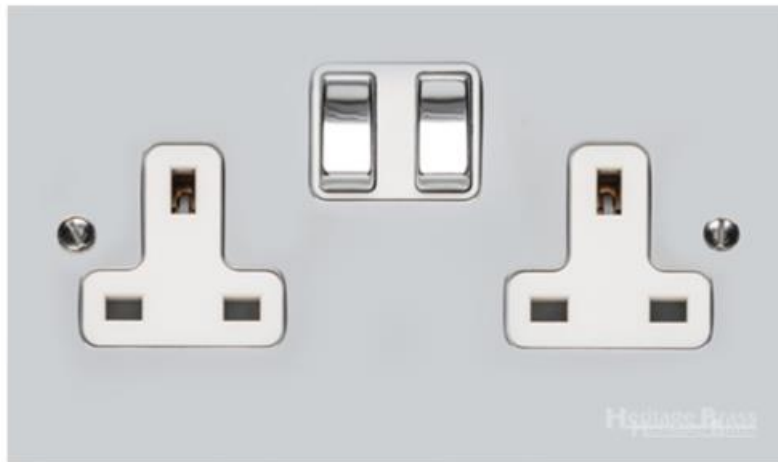

Heritage Brass

Victorian Elite Range - Polished Chrome

Double Socket (13 Amp) - R02.850.PCW

Range	Victorian Elite Range
Product	Victorian Elite Range Polished Chrome Switches & Sockets, R02
Insert Type	Double Socket (13 Amp)
Plate Finish	Polished Chrome
Switch Colour	Polished Chrome
Body and Switch Trim	White
Height	86 mm
Width	147 mm
Fixing Hole Centres	Box Fixing = 120.6 mm
Minimum Box Depth	25
Current	13 Amp
Voltage	230 V
Power	-
Terminal Capacity	4 mm ²
Earth Terminal Capacity	5 mm ²
Product Class 1	Face plate must be earthed
Ambient Operating Temperature	-5°C - 40°C
Recommended Location	Indoor use only
Standard	BS 1363