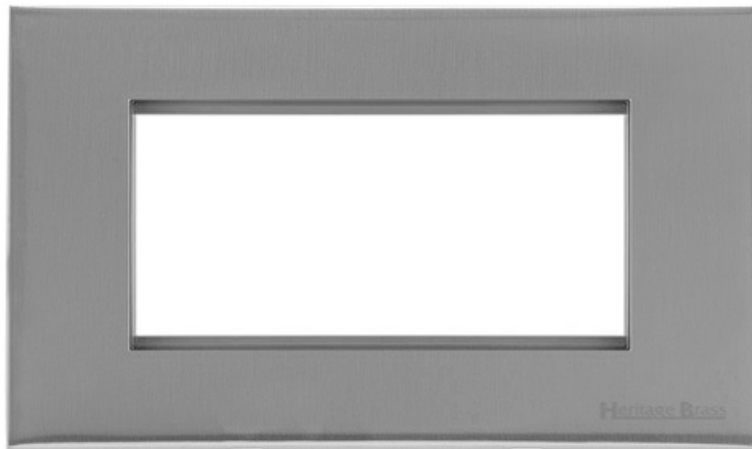

# Heritage Brass

## Windsor Range - Satin Chrome Silk (Project Finish)

4 Module Euro Plate - PL.WN35.2694.G

<b>Range</b>	Windsor Range
<b>Product</b>	Windsor Range Satin Chrome Silk Switches & Sockets, WN35
<b>Insert Type</b>	4 Module Euro Plate
<b>Plate Finish</b>	Satin Chrome Silk (Project Finish)
<b>Switch Colour</b>	-
<b>Body and Switch Trim</b>	-
<b>Height</b>	88 mm
<b>Width</b>	148 mm
<b>Fixing Hole Centres</b>	Box Fixing = 120.6 mm
<b>Minimum Box Depth</b>	
<b>Current</b>	-
<b>Voltage</b>	-
<b>Power</b>	-
<b>Terminal Capacity</b>	-
<b>Earth Terminal Capacity</b>	-
<b>Product Class 1</b>	-
<b>Ambient Operating Temperature</b>	-5Å°C - 40Å°C
<b>Recommended Location</b>	Indoor use only
<b>Standard</b>	BS 5733