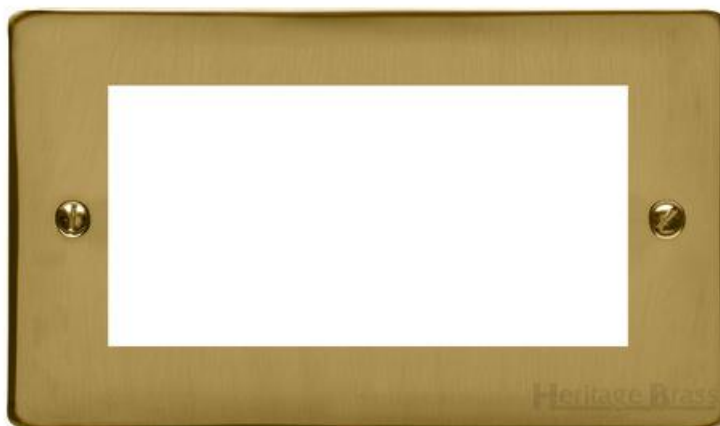

Heritage Brass

Elite Flat Plate Range - Satin Brass

4 Module Euro Plate - PL.T04.1694.BK

Range	Elite Flat Plate Range
Product	Elite Flat Plate Range Satin Brass Switches & Sockets, T04
Insert Type	4 Module Euro Plate
Plate Finish	Satin Brass
Switch Colour	-
Body and Switch Trim	Black
Height	86 mm
Width	147 mm
Fixing Hole Centres	Box Fixing = 120.6 mm
Minimum Box Depth	
Current	-
Voltage	-
Power	-
Terminal Capacity	-
Earth Terminal Capacity	-
Product Class 1	-
Ambient Operating Temperature	-5°C - 40°C
Recommended Location	Indoor use only
Standard	BS 5733