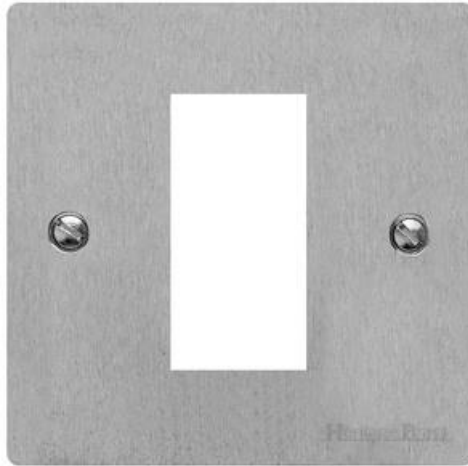

Heritage Brass

Elite Flat Plate Range - Satin Chrome

1 Module Euro Plate - PL.T03.691.BK

Range	Elite Flat Plate Range
Product	Elite Flat Plate Range Satin Chrome Switches & Sockets, T03
Insert Type	1 Module Euro Plate
Plate Finish	Satin Chrome
Switch Colour	-
Body and Switch Trim	Black
Height	86 mm
Width	86 mm
Fixing Hole Centres	Box Fixing = 60.3 mm
Minimum Box Depth	
Current	-
Voltage	-
Power	-
Terminal Capacity	-
Earth Terminal Capacity	-
Product Class 1	-
Ambient Operating Temperature	-5°C - 40°C
Recommended Location	Indoor use only
Standard	BS 5733