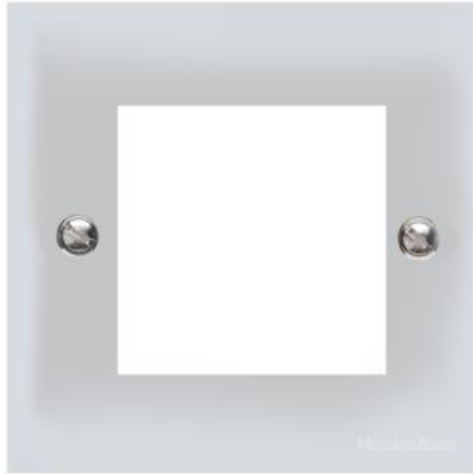

Heritage Brass

Victorian Elite Range - Polished Chrome

2 Module Euro Plate - PL.R02.692.W

Range	Victorian Elite Range
Product	Victorian Elite Range Polished Chrome Switches & Sockets, R02
Insert Type	2 Module Euro Plate
Plate Finish	Polished Chrome
Switch Colour	-
Body and Switch Trim	White
Height	86 mm
Width	86 mm
Fixing Hole Centres	Box Fixing = 60.3 mm
Minimum Box Depth	-
Current	-
Voltage	-
Power	-
Terminal Capacity	-
Earth Terminal Capacity	-
Product Class 1	-
Ambient Operating Temperature	-5°C - 40°C
Recommended Location	Indoor use only
Standard	BS 5733