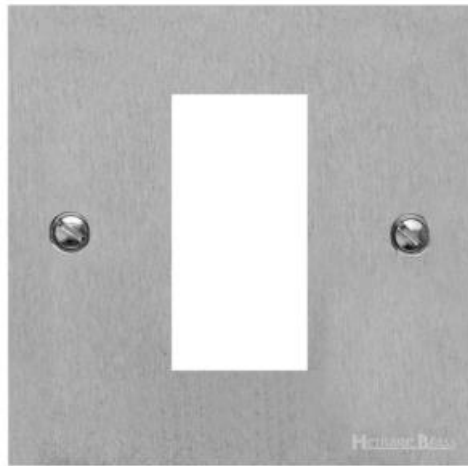

## Bauhaus Range - Satin Chrome

1 Module Euro Plate - PL.BH3.691.BK

|                                      |  |
|--------------------------------------|--|
| <b>Range</b>                         | Bauhaus Range                                      |
| <b>Product</b>                       | Bauhaus Range Satin Chrome Switches & Sockets, BH3 |
| <b>Insert Type</b>                   | 1 Module Euro Plate                                |
| <b>Plate Finish</b>                  | Satin Chrome                                       |
| <b>Switch Colour</b>                 | -  |
| <b>Body and Switch Trim</b>          | Black  |
| <b>Height</b>                        | 86 mm  |
| <b>Width</b>                         | 86 mm  |
| <b>Fixing Hole Centres</b>           | Box Fixing = 60.3 mm                               |
| <b>Minimum Box Depth</b>             |  |
| <b>Current</b>                       | -  |
| <b>Voltage</b>                       | -  |
| <b>Power</b>                         | -  |
| <b>Terminal Capacity</b>             | -  |
| <b>Earth Terminal Capacity</b>       | -  |
| <b>Product Class 1</b>               | -  |
| <b>Ambient Operating Temperature</b> | -5°C - 40°C  |
| <b>Recommended Location</b>          | Indoor use only                                    |
| <b>Standard</b>                      | BS 5733  |