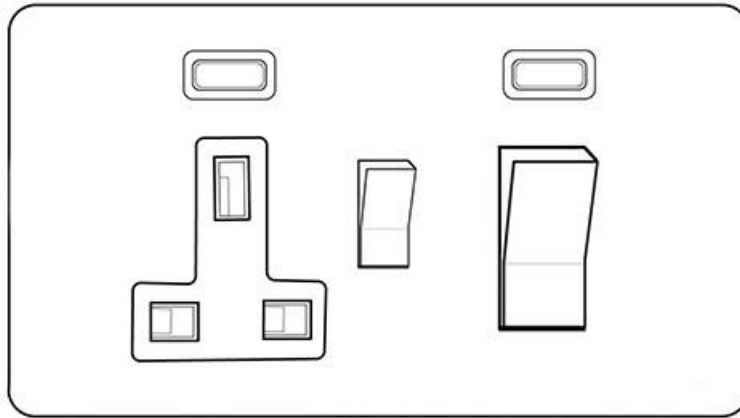

Heritage Brass

Contractor Range - Satin Chrome

45A Cooker Unit + 13A Socket - P962BN

Range	Contractor Range
Product	Apollo Dual Finish (P)
Insert Type	45A Cooker Unit + 13A Socket
Plate Finish	Satin Chrome
Switch Colour	Black
Body and Switch Trim	Black
Height	92 mm
Width	148 mm
Fixing Hole Centres	Box Fixing = 120.6 mm
Minimum Box Depth	48
Current	45 Amp
Voltage	230 V
Power	-
Terminal Capacity	4 mm ²
Earth Terminal Capacity	5 mm ²
Product Class 1	Face plate must be earthed
Ambient Operating Temperature	-5°C - 40°C
Recommended Location	Indoor use only
Standard	BS 4177, BS 1363