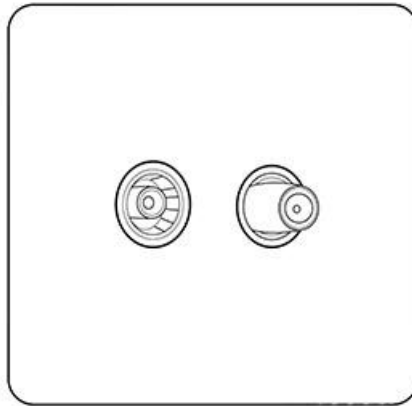

## Contractor Range - Satin Chrome TV/Satellite Socket - P926W

<b>Range</b>	Contractor Range
<b>Product</b>	Apollo Dual Finish (P)
<b>Insert Type</b>	TV/Satellite Socket
<b>Plate Finish</b>	Satin Chrome
<b>Switch Colour</b>	-
<b>Body and Switch Trim</b>	White
<b>Height</b>	92 mm
<b>Width</b>	92 mm
<b>Fixing Hole Centres</b>	Box Fixing = 60.3 mm
<b>Minimum Box Depth</b>	25
<b>Current</b>	-
<b>Voltage</b>	230 V
<b>Power</b>	-
<b>Terminal Capacity</b>	4 mm <sup>2</sup>
<b>Earth Terminal Capacity</b>	5 mm <sup>2</sup>
<b>Product Class 1</b>	Face plate must be earthed
<b>Ambient Operating Temperature</b>	-5°C - 40°C
<b>Recommended Location</b>	Indoor use only
<b>Standard</b>	BS 3041