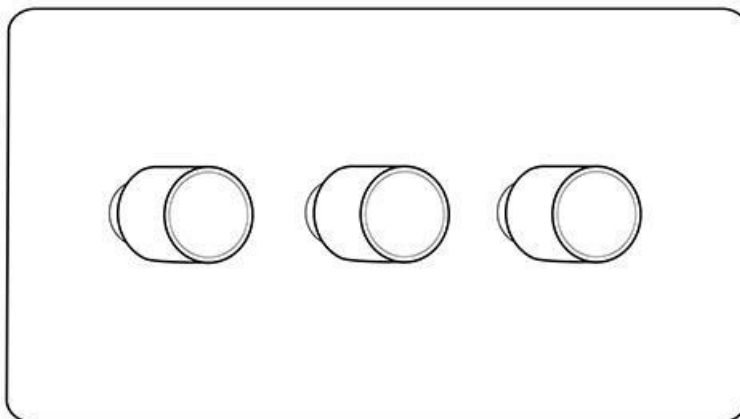

Heritage Brass

Contractor Range - Satin Brass 3G Multi Location Secondary Dimmer - M973.MLS

| | |
|--------------------------------------|------------------------------------|
| Range | Contractor Range |
| Product | Mayfair Dual Finish (M) |
| Insert Type | 3G Multi Location Secondary Dimmer |
| Plate Finish | Satin Brass |
| Switch Colour | Satin Brass |
| Body and Switch Trim | Trimless |
| Height | 92 mm |
| Width | 148 mm |
| Fixing Hole Centres | Box Fixing = 120.6 mm |
| Minimum Box Depth | 35 |
| Current | - |
| Voltage | 230 V |
| Power | Max 100 W - 10 Lamps |
| Terminal Capacity | 4 mm ² |
| Earth Terminal Capacity | 5 mm ² |
| Product Class 1 | Face plate must be earthed |
| Ambient Operating Temperature | -5Â°C - 40Â°C |
| Recommended Location | Indoor use only |
| Standard | BSEN60669-2-1 |