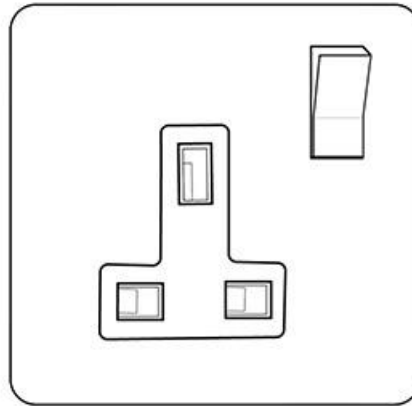

### Single Socket (13 Amp) - M940BN

<b>Range</b>	Contractor Range
<b>Product</b>	Mayfair Dual Finish (M)
<b>Insert Type</b>	Single Socket (13 Amp)
<b>Plate Finish</b>	Satin Brass
<b>Switch Colour</b>	Black
<b>Body and Switch Trim</b>	Black
<b>Height</b>	92 mm
<b>Width</b>	92 mm
<b>Fixing Hole Centres</b>	Box Fixing = 60.3 mm
<b>Minimum Box Depth</b>	25
<b>Current</b>	13 Amp
<b>Voltage</b>	230 V
<b>Power</b>	-
<b>Terminal Capacity</b>	4 mm <sup>2</sup>
<b>Earth Terminal Capacity</b>	5 mm <sup>2</sup>
<b>Product Class 1</b>	Face plate must be earthed
<b>Ambient Operating Temperature</b>	-5°C - 40°C
<b>Recommended Location</b>	Indoor use only
<b>Standard</b>	BS 1363