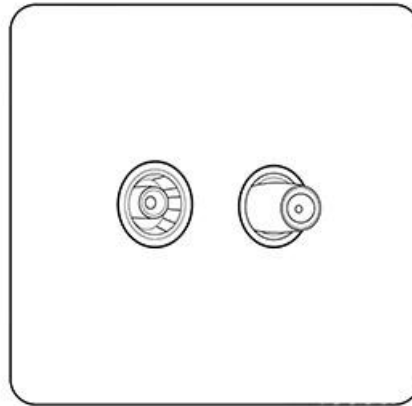

Heritage Brass

Contractor Range - Satin Brass TV/Satellite Socket - M926BN

Range	Contractor Range
Product	Mayfair Dual Finish (M)
Insert Type	TV/Satellite Socket
Plate Finish	Satin Brass
Switch Colour	-
Body and Switch Trim	Black
Height	92 mm
Width	92 mm
Fixing Hole Centres	Box Fixing = 60.3 mm
Minimum Box Depth	25
Current	-
Voltage	230 V
Power	-
Terminal Capacity	4 mm ²
Earth Terminal Capacity	5 mm ²
Product Class 1	Face plate must be earthed
Ambient Operating Temperature	-5°C - 40°C
Recommended Location	Indoor use only
Standard	BS 3041