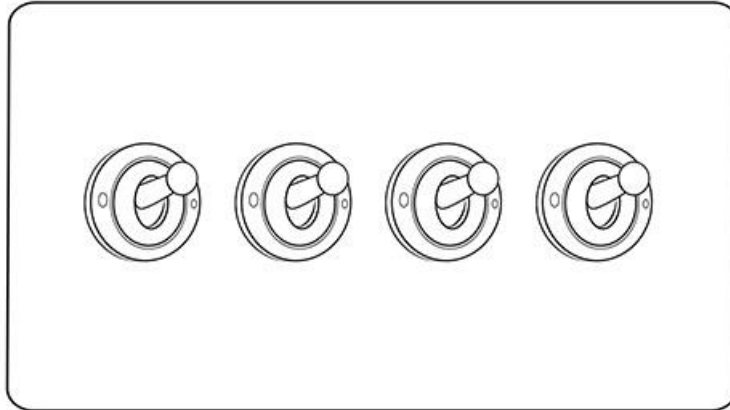

## Contractor Range - Satin Brass 4 Gang 2-Way Classic Toggle Switch - M1430SB

<b>Range</b>	Contractor Range
<b>Product</b>	Mayfair Dual Finish (M)
<b>Insert Type</b>	4 Gang 2-Way Classic Toggle Switch
<b>Plate Finish</b>	Satin Brass
<b>Switch Colour</b>	Satin Brass
<b>Body and Switch Trim</b>	Trimless
<b>Height</b>	92 mm
<b>Width</b>	148 mm
<b>Fixing Hole Centres</b>	Box Fixing = 120.6 mm
<b>Minimum Box Depth</b>	35
<b>Current</b>	20 Amp
<b>Voltage</b>	230 V
<b>Power</b>	-
<b>Terminal Capacity</b>	4 mm <sup>2</sup>
<b>Earth Terminal Capacity</b>	5 mm <sup>2</sup>
<b>Product Class 1</b>	Face plate must be earthed
<b>Ambient Operating Temperature</b>	-5°C - 40°C
<b>Recommended Location</b>	Indoor use only
<b>Standard</b>	BS EN 60669-1