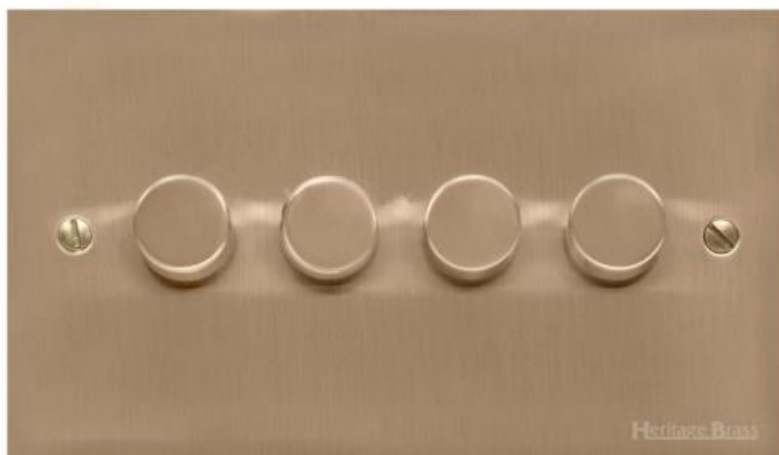

Heritage Brass

Richmond Elite Low Profile Range - Antique Brass

4 Gang Dimmer 400 watts(Compatible with halogen/ incandescent bulbs) - LP91.874.400

Range	Richmond Elite Low Profile Range
Product	Richmond Elite Range Antique Brass Switches & Sockets, LP91
Insert Type	4 Gang Dimmer 400 watts(Compatible with halogen/ incandescent bulbs)
Plate Finish	Antique Brass
Switch Colour	Antique Brass
Body and Switch Trim	Trimless
Height	86 mm
Width	147 mm
Fixing Hole Centres	Box Fixing = 120.6 mm
Minimum Box Depth	35
Current	-
Voltage	230 V
Power	60 W - 400 W Leading Edge
Terminal Capacity	4 mm ²
Earth Terminal Capacity	5 mm ²
Product Class 1	Face plate must be earthed
Ambient Operating Temperature	-5°C - 40°C
Recommended Location	Indoor use only
Standard	BS EN 55014, BS EN 60669-2-1