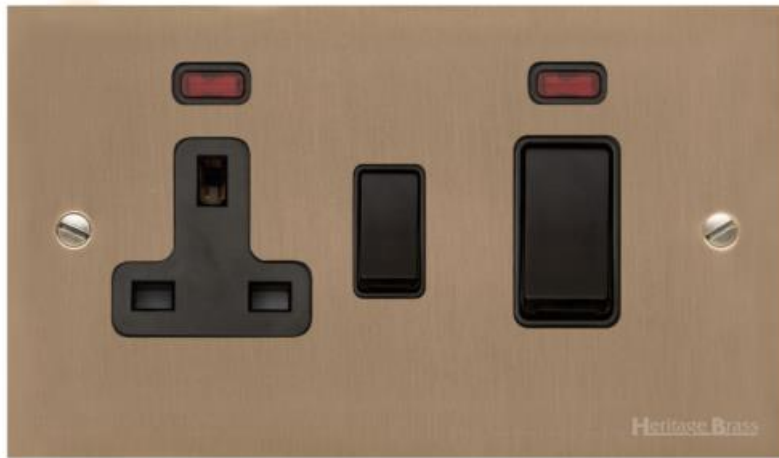

Heritage Brass

Richmond Elite Low Profile Range - Antique Brass

45A Cooker Unit + 13A Socket - LP91.862.BK

Range	Richmond Elite Low Profile Range
Product	Richmond Elite Range Antique Brass Switches & Sockets, LP91
Insert Type	45A Cooker Unit + 13A Socket
Plate Finish	Antique Brass
Switch Colour	Black
Body and Switch Trim	Black
Height	86 mm
Width	147 mm
Fixing Hole Centres	Box Fixing = 120.6 mm
Minimum Box Depth	48
Current	45 Amp
Voltage	230 V
Power	-
Terminal Capacity	4 mm ²
Earth Terminal Capacity	5 mm ²
Product Class 1	Face plate must be earthed
Ambient Operating Temperature	-5°C - 40°C
Recommended Location	Indoor use only
Standard	BS 4177, BS 1363