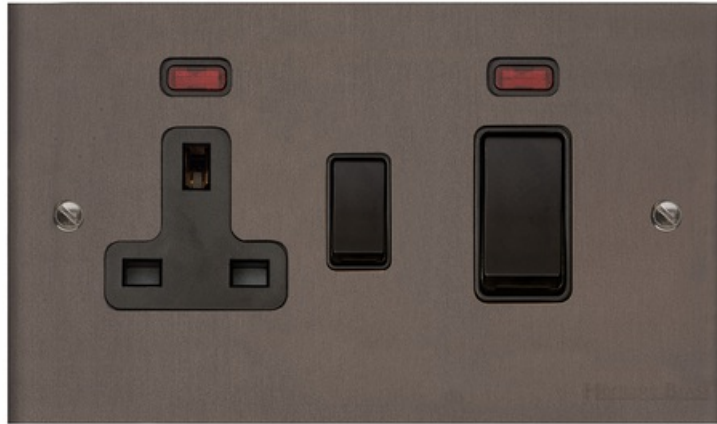

Heritage Brass

Richmond Elite Low Profile Range - Matt Bronze

45A Cooker Unit + 13A Socket - LP9.962.BK

Range	Richmond Elite Low Profile Range
Product	Richmond Elite Range Matt Bronze Switches & Sockets, LP9
Insert Type	45A Cooker Unit + 13A Socket
Plate Finish	Matt Bronze
Switch Colour	Black
Body and Switch Trim	Black
Height	86 mm
Width	147 mm
Fixing Hole Centres	Box Fixing = 120.6 mm
Minimum Box Depth	48
Current	45 Amp
Voltage	230 V
Power	-
Terminal Capacity	4 mm ²
Earth Terminal Capacity	5 mm ²
Product Class 1	Face plate must be earthed
Ambient Operating Temperature	-5°C - 40°C
Recommended Location	Indoor use only
Standard	BS 4177, BS 1363