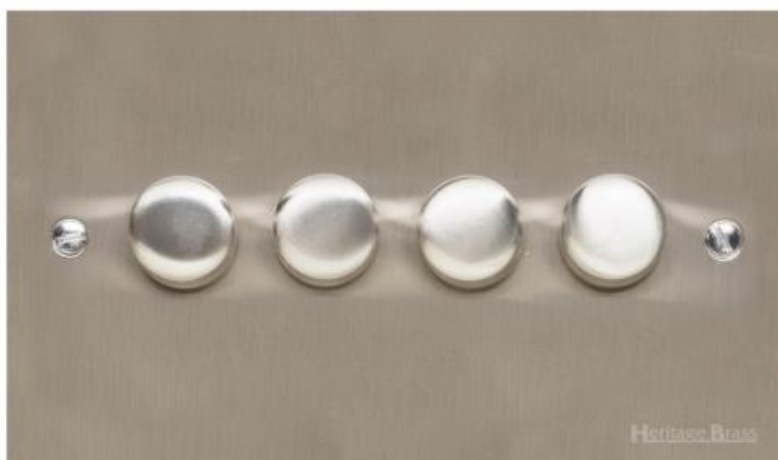

# Heritage Brass

## Richmond Elite Low Profile Range - Satin Nickel 4 Gang TED Dimmer (Compatible with LED Lamps) - LP5.874.TED

<b>Range</b>	Richmond Elite Low Profile Range
<b>Product</b>	Richmond Elite Range Satin Nickel Switches & Sockets, LP5
<b>Insert Type</b>	4 Gang TED Dimmer (Compatible with LED Lamps)
<b>Plate Finish</b>	Satin Nickel
<b>Switch Colour</b>	Satin Nickel
<b>Body and Switch Trim</b>	Trimless
<b>Height</b>	86 mm
<b>Width</b>	147 mm
<b>Fixing Hole Centres</b>	Box Fixing = 120.6 mm
<b>Minimum Box Depth</b>	35
<b>Current</b>	-
<b>Voltage</b>	230 V
<b>Power</b>	Max 120 W - 10 Lamps Trailing Edge
<b>Terminal Capacity</b>	4 mm <sup>2</sup>
<b>Earth Terminal Capacity</b>	5 mm <sup>2</sup>
<b>Product Class 1</b>	Face plate must be earthed
<b>Ambient Operating Temperature</b>	-5°C - 40°C
<b>Recommended Location</b>	Indoor use only
<b>Standard</b>	BS EN 55014, BS EN 60669-2-1