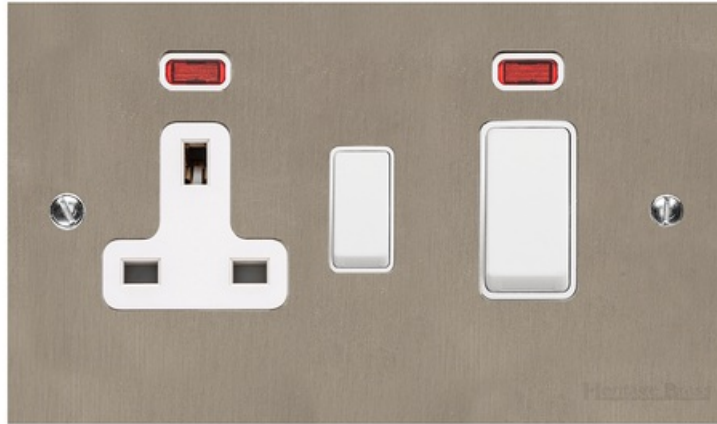

## Richmond Elite Low Profile Range - Satin Nickel

45A Cooker Unit + 13A Socket - LP5.862.W

<b>Range</b>	Richmond Elite Low Profile Range
<b>Product</b>	Richmond Elite Range Satin Nickel Switches & Sockets, LP5
<b>Insert Type</b>	45A Cooker Unit + 13A Socket
<b>Plate Finish</b>	Satin Nickel
<b>Switch Colour</b>	White
<b>Body and Switch Trim</b>	White
<b>Height</b>	86 mm
<b>Width</b>	147 mm
<b>Fixing Hole Centres</b>	Box Fixing = 120.6 mm
<b>Minimum Box Depth</b>	48
<b>Current</b>	45 Amp
<b>Voltage</b>	230 V
<b>Power</b>	-
<b>Terminal Capacity</b>	4 mm <sup>2</sup>
<b>Earth Terminal Capacity</b>	5 mm <sup>2</sup>
<b>Product Class 1</b>	Face plate must be earthed
<b>Ambient Operating Temperature</b>	-5°C - 40°C
<b>Recommended Location</b>	Indoor use only
<b>Standard</b>	BS 4177, BS 1363