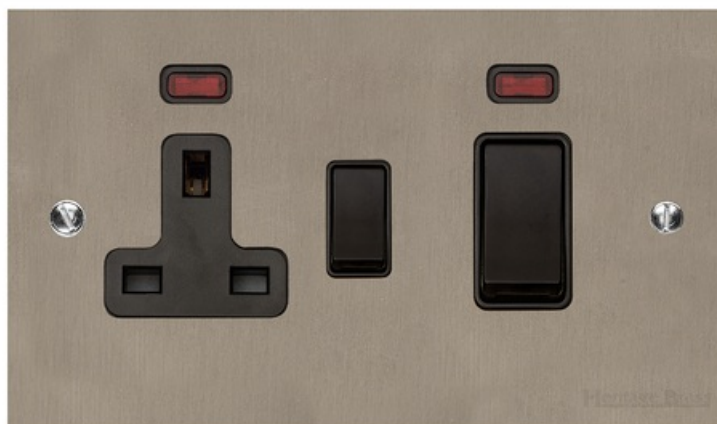

## Richmond Elite Low Profile Range - Satin Nickel

45A Cooker Unit + 13A Socket - LP5.862.BK

<b>Range</b>	Richmond Elite Low Profile Range
<b>Product</b>	Richmond Elite Range Satin Nickel Switches & Sockets, LP5
<b>Insert Type</b>	45A Cooker Unit + 13A Socket
<b>Plate Finish</b>	Satin Nickel
<b>Switch Colour</b>	Black
<b>Body and Switch Trim</b>	Black
<b>Height</b>	86 mm
<b>Width</b>	147 mm
<b>Fixing Hole Centres</b>	Box Fixing = 120.6 mm
<b>Minimum Box Depth</b>	48
<b>Current</b>	45 Amp
<b>Voltage</b>	230 V
<b>Power</b>	-
<b>Terminal Capacity</b>	4 mm <sup>2</sup>
<b>Earth Terminal Capacity</b>	5 mm <sup>2</sup>
<b>Product Class 1</b>	Face plate must be earthed
<b>Ambient Operating Temperature</b>	-5°C - 40°C
<b>Recommended Location</b>	Indoor use only
<b>Standard</b>	BS 4177, BS 1363