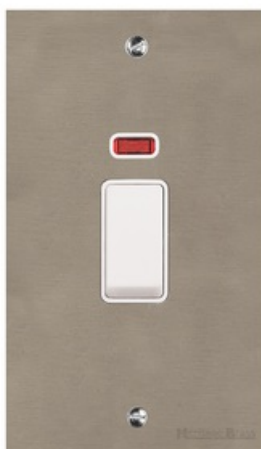

## Richmond Elite Low Profile Range - Satin Nickel

### 45A DP Cooker Switch with Neon (tall plate) - LP5.861.W

<b>Range</b>	Richmond Elite Low Profile Range
<b>Product</b>	Richmond Elite Range Satin Nickel Switches & Sockets, LP5
<b>Insert Type</b>	45A DP Cooker Switch with Neon (tall plate)
<b>Plate Finish</b>	Satin Nickel
<b>Switch Colour</b>	White
<b>Body and Switch Trim</b>	White
<b>Height</b>	147 mm
<b>Width</b>	86 mm
<b>Fixing Hole Centres</b>	Box Fixing = 120.6 mm
<b>Minimum Box Depth</b>	48
<b>Current</b>	45 Amp
<b>Voltage</b>	230 V
<b>Power</b>	-
<b>Terminal Capacity</b>	4 mm <sup>2</sup>
<b>Earth Terminal Capacity</b>	5 mm <sup>2</sup>
<b>Product Class 1</b>	Face plate must be earthed
<b>Ambient Operating Temperature</b>	-5°C - 40°C
<b>Recommended Location</b>	Indoor use only
<b>Standard</b>	BS EN 60669-1