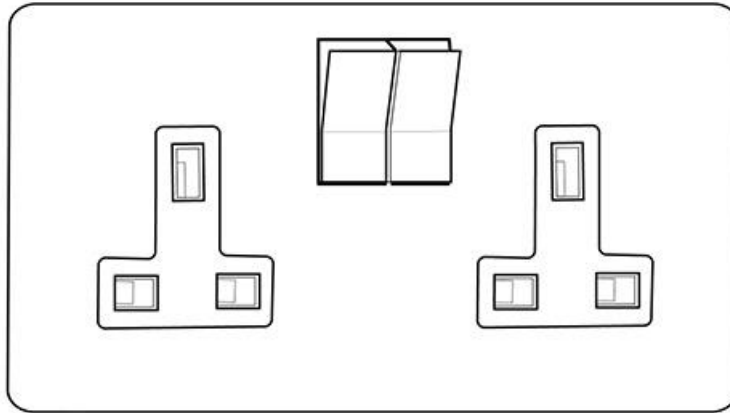

## Richmond Elite Low Profile Range - Satin Nickel

Double Socket (13 Amp) - LP5.850.SNBK

<b>Range</b>	Richmond Elite Low Profile Range
<b>Product</b>	Richmond Elite Range Satin Nickel Switches & Sockets, LP5
<b>Insert Type</b>	Double Socket (13 Amp)
<b>Plate Finish</b>	Satin Nickel
<b>Switch Colour</b>	Satin Nickel
<b>Body and Switch Trim</b>	Black
<b>Height</b>	86 mm
<b>Width</b>	147 mm
<b>Fixing Hole Centres</b>	Box Fixing = 120.6 mm
<b>Minimum Box Depth</b>	35
<b>Current</b>	13 Amp
<b>Voltage</b>	230 V
<b>Power</b>	-
<b>Terminal Capacity</b>	4 mm <sup>2</sup>
<b>Earth Terminal Capacity</b>	5 mm <sup>2</sup>
<b>Product Class 1</b>	Face plate must be earthed
<b>Ambient Operating Temperature</b>	-5°C - 40°C
<b>Recommended Location</b>	Indoor use only
<b>Standard</b>	BS 1363