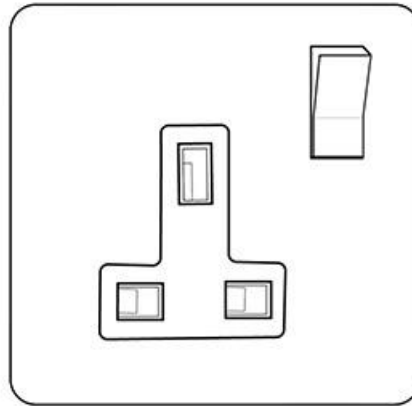

Heritage Brass

Richmond Elite Low Profile Range - Satin Nickel

Single Socket (13 Amp) - LP5.840.SNBK

Range	Richmond Elite Low Profile Range
Product	Richmond Elite Range Satin Nickel Switches & Sockets, LP5
Insert Type	Single Socket (13 Amp)
Plate Finish	Satin Nickel
Switch Colour	Satin Nickel
Body and Switch Trim	Black
Height	86 mm
Width	86 mm
Fixing Hole Centres	Box Fixing = 60.3 mm
Minimum Box Depth	35
Current	13 Amp
Voltage	230 V
Power	-
Terminal Capacity	4 mm ²
Earth Terminal Capacity	5 mm ²
Product Class 1	Face plate must be earthed
Ambient Operating Temperature	-5°C - 40°C
Recommended Location	Indoor use only
Standard	BS 1363