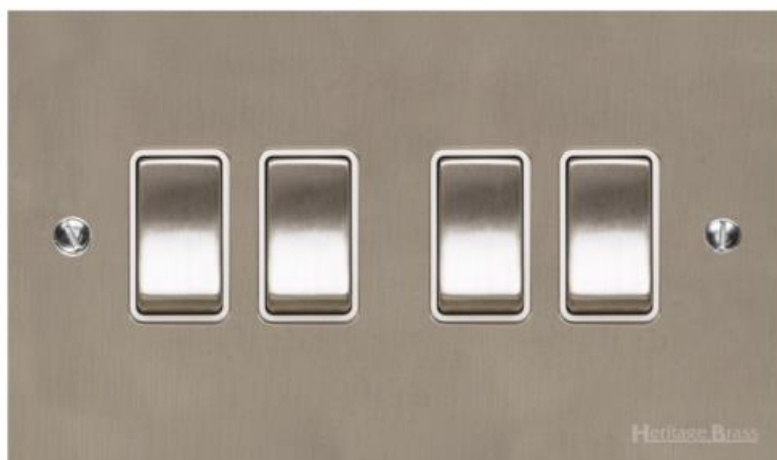

Heritage Brass

Richmond Elite Low Profile Range - Satin Nickel

4 Gang 2-Way Rocker Switch - LP5.830.SNW

Range	Richmond Elite Low Profile Range
Product	Richmond Elite Range Satin Nickel Switches & Sockets, LP5
Insert Type	4 Gang 2-Way Rocker Switch
Plate Finish	Satin Nickel
Switch Colour	Satin Nickel
Body and Switch Trim	White
Height	86 mm
Width	147 mm
Fixing Hole Centres	Box Fixing = 120.6 mm
Minimum Box Depth	25
Current	10 Amp
Voltage	230 V
Power	-
Terminal Capacity	4 mm ²
Earth Terminal Capacity	5 mm ²
Product Class 1	Face plate must be earthed
Ambient Operating Temperature	-5°C - 40°C
Recommended Location	Indoor use only
Standard	BS EN 60669-1