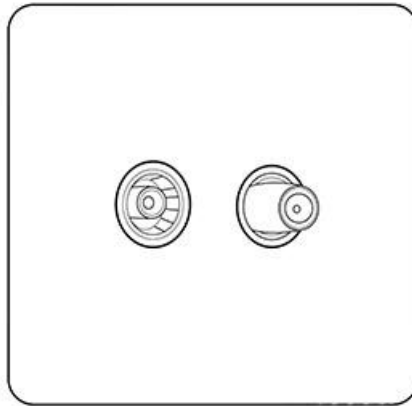

Heritage Brass

Richmond Elite Low Profile Range - Satin Nickel TV/Satellite Socket - LP5.826.BK

Range	Richmond Elite Low Profile Range
Product	Richmond Elite Range Satin Nickel Switches & Sockets, LP5
Insert Type	TV/Satellite Socket
Plate Finish	Satin Nickel
Switch Colour	-
Body and Switch Trim	Black
Height	86 mm
Width	86 mm
Fixing Hole Centres	Box Fixing = 60.3 mm
Minimum Box Depth	35
Current	-
Voltage	230 V
Power	-
Terminal Capacity	4 mm ²
Earth Terminal Capacity	5 mm ²
Product Class 1	Face plate must be earthed
Ambient Operating Temperature	-5°C - 40°C
Recommended Location	Indoor use only
Standard	BS 3041